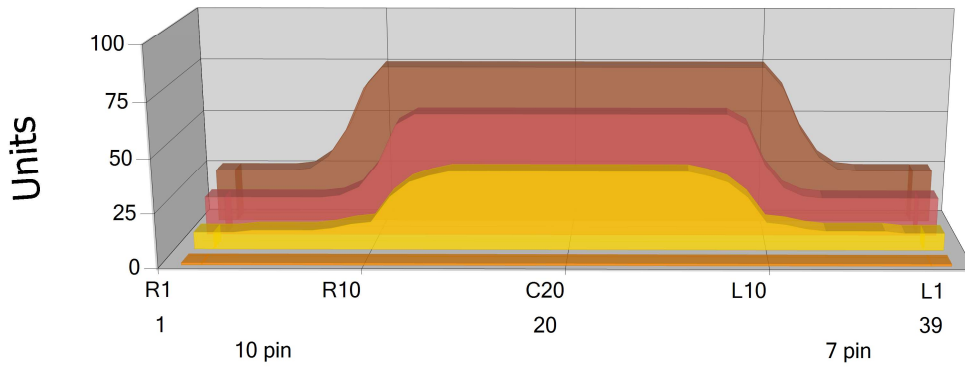

# WILLI 2024

**Conditioner:**  
**Pattern Distance:** 420  
**Volume:** 22.16

**Cleaner:**  
**Cleaner Distance:** 500

## Zone Configuration

- Zone 1
- Zone 2
- Zone 3
- Zone 4

## Boards

Zone 1			Zone 2			Zone 3			Zone 4		
	Avg	Ratio		Avg	Ratio		Avg	Ratio		Avg	Ratio
Left	26.60	2.82 : 1	Left	18.00	3.22 : 1	Left	8.80	4.20 : 1	Left	1.00	1.00 : 1
Right	26.60	2.82 : 1	Right	18.00	3.22 : 1	Right	8.80	4.20 : 1	Right	1.00	1.00 : 1
Center	75.00		Center	58.00		Center	37.00		Center	1.00	