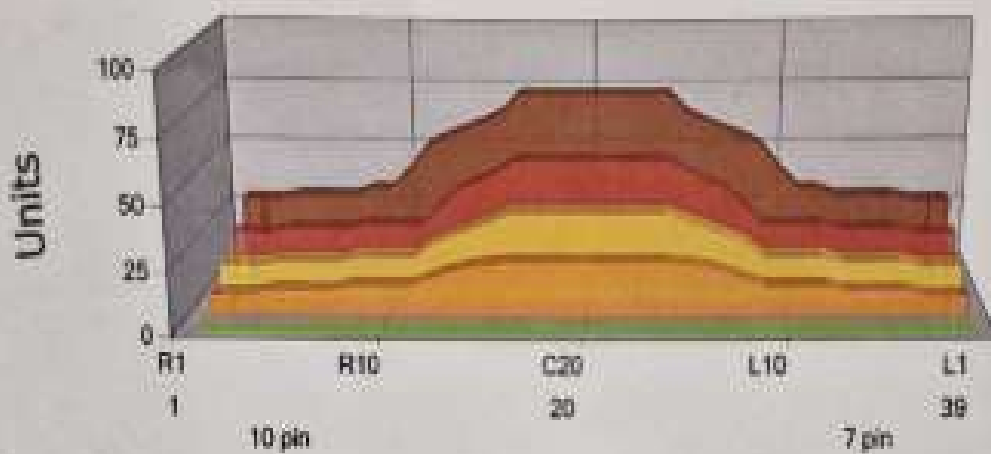

LM 2025

Conditioner:

Cleaner:

Pattern Distance:

440

Cleaner Distance:

530

Volume:

20.45

Zone Configuration

- Zone 1
- Zone 2
- Zone 3
- Zone 4
- Zone 5

Boards

Zone 1	Avg	Ratio	Zone 2	Avg	Ratio	Zone 3	Avg	Ratio	Zone 4	Avg	Ratio
Left	29.60	2.47 : 1	Left	21.60	2.36 : 1	Left	14.60	2.40 : 1	Left	9.60	2.29 : 1
Right	29.60	2.47 : 1	Right	21.60	2.36 : 1	Right	14.60	2.40 : 1	Right	9.60	2.29 : 1
Center	73.00		Center	51.00		Center	35.00		Center	22.00	

Zone 5	Avg	Ratio
Left	1.00	1.00 : 1
Right	1.00	1.00 : 1
Center	1.00	

Volume by Board