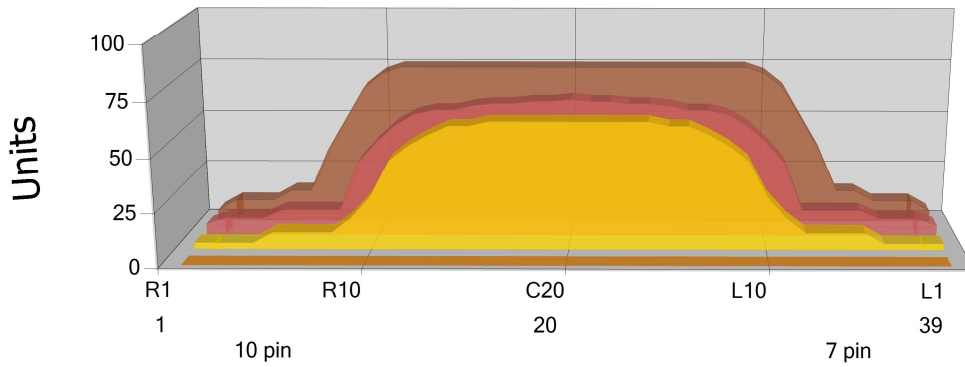

# NETVISOR

Conditioner:  
 Pattern Distance:  
 Volume:

400  
 21.38

Cleaner:  
 Cleaner Distance:

500

## Zone Configuration

## Boards

Zone 1	Avg	Ratio	Zone 2	Avg	Ratio	Zone 3	Avg	Ratio	Zone 4	Avg	Ratio
Left	17.00	4.41 : 1	Left	10.40	6.17 : 1	Left	6.00	10.00 : 1	Left	0.00	1.00 : 1
Right	17.00	4.41 : 1	Right	10.40	6.17 : 1	Right	6.00	10.00 : 1	Right	0.00	1.00 : 1
Center	75.00		Center	64.20		Center	60.00		Center	0.00	