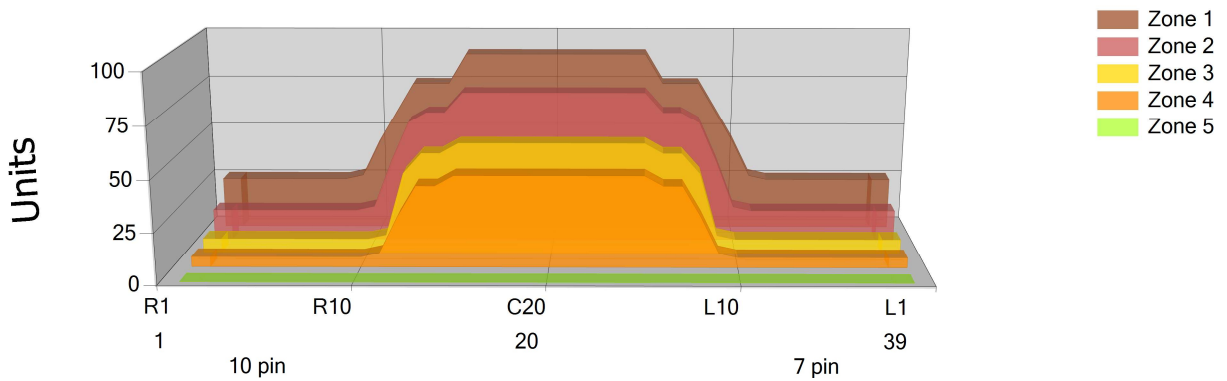

# EZ 1.0

**Conditioner:** **Cleaner:**  
**Pattern Distance:** **420** **Cleaner Distance:** **450**  
**Volume:** **18.6**

## Zone Configuration

## Boards

| Zone 1 | Avg   | Ratio    | Zone 2 | Avg   | Ratio    | Zone 3 | Avg   | Ratio    | Zone 4 | Avg   | Ratio    |
|--------|-------|----------|--------|-------|----------|--------|-------|----------|--------|-------|----------|
| Left   | 25.00 | 3.60 : 1 | Left   | 15.00 | 5.00 : 1 | Left   | 7.00  | 7.86 : 1 | Left   | 5.00  | 9.00 : 1 |
| Right  | 25.00 | 3.60 : 1 | Right  | 15.00 | 5.00 : 1 | Right  | 7.00  | 7.86 : 1 | Right  | 5.00  | 9.00 : 1 |
| Center | 90.00 |          | Center | 75.00 |          | Center | 55.00 |          | Center | 45.00 |          |
| Zone 5 | Avg   | Ratio    |        |       |          |        |       |          |        |       |          |
| Left   | 0.00  | 1.00 : 1 |        |       |          |        |       |          |        |       |          |
| Right  | 0.00  | 1.00 : 1 |        |       |          |        |       |          |        |       |          |
| Center | 0.00  |          |        |       |          |        |       |          |        |       |          |