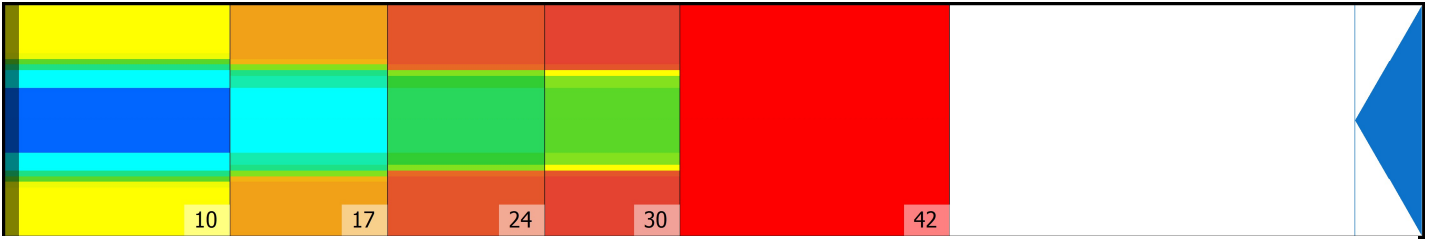

# EZ 1.0

**Conditioner:** **Cleaner:**  
**Pattern Distance:** **420** **Cleaner Distance:** **450**  
**Volume:** **18.6**

## Zone Configuration

## Boards

| Zone 1 | Avg   | Ratio    | Zone 2 | Avg   | Ratio    | Zone 3 | Avg   | Ratio    | Zone 4 | Avg   | Ratio    |
|--------|-------|----------|--------|-------|----------|--------|-------|----------|--------|-------|----------|
| Left   | 25.00 | 3.60 : 1 | Left   | 15.00 | 5.00 : 1 | Left   | 7.00  | 7.86 : 1 | Left   | 5.00  | 9.00 : 1 |
| Right  | 25.00 | 3.60 : 1 | Right  | 15.00 | 5.00 : 1 | Right  | 7.00  | 7.86 : 1 | Right  | 5.00  | 9.00 : 1 |
| Center | 90.00 |          | Center | 75.00 |          | Center | 55.00 |          | Center | 45.00 |          |
| Zone 5 | Avg   | Ratio    |        |       |          |        |       |          |        |       |          |
| Left   | 0.00  | 1.00 : 1 |        |       |          |        |       |          |        |       |          |
| Right  | 0.00  | 1.00 : 1 |        |       |          |        |       |          |        |       |          |
| Center | 0.00  |          |        |       |          |        |       |          |        |       |          |